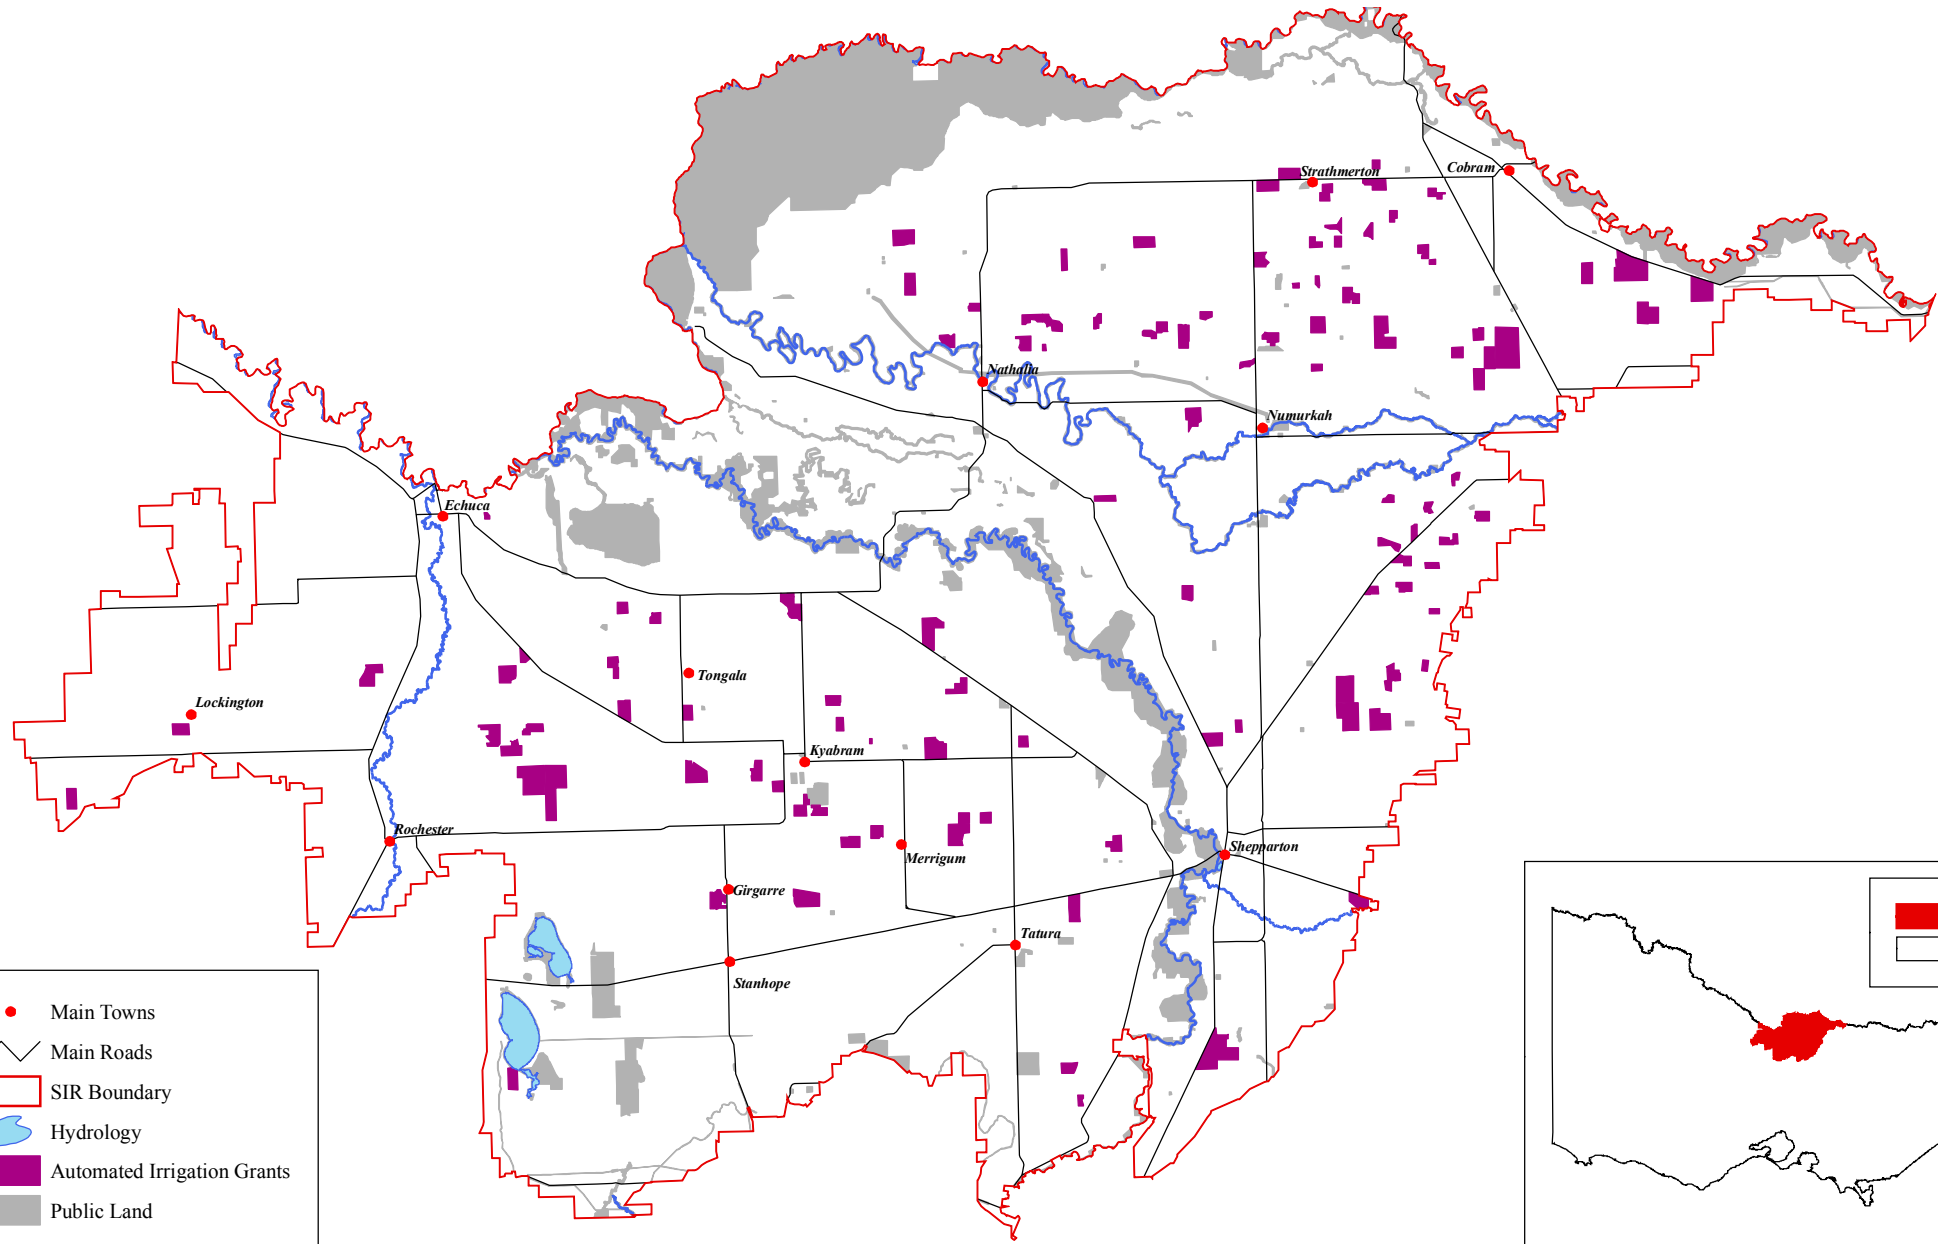

Maps of incentives in the Shepparton Irrigation Region to June 2010

**GOULBURN
BROKEN**

CATCHMENT
MANAGEMENT
AUTHORITY

- Whole Farm Plans Prepared in the SIR June 2010
- Automated Irrigation Grants Prepared in the SIR June 2010
- Drainage Reuse System Grants Prepared in the SIR June 2010

Whole Farm Plans Prepared in the Shepparton Irrigation Region

June 2010

- Main Towns
- Main Roads
- SIR Boundary
- Hydrology
- Whole Farm Plans
- Public Land

- SIR Boundary
- Victoria

Automated Irrigation Grants Prepared in the Shepparton Irrigation Region June 2010

Drainage Reuse System Grants Prepared in the Shepparton Irrigation Region June 2010

- Main Towns
- Main Roads
- SIR Boundary
- Hydrology
- Drainage Reuse Systems
- Public Land