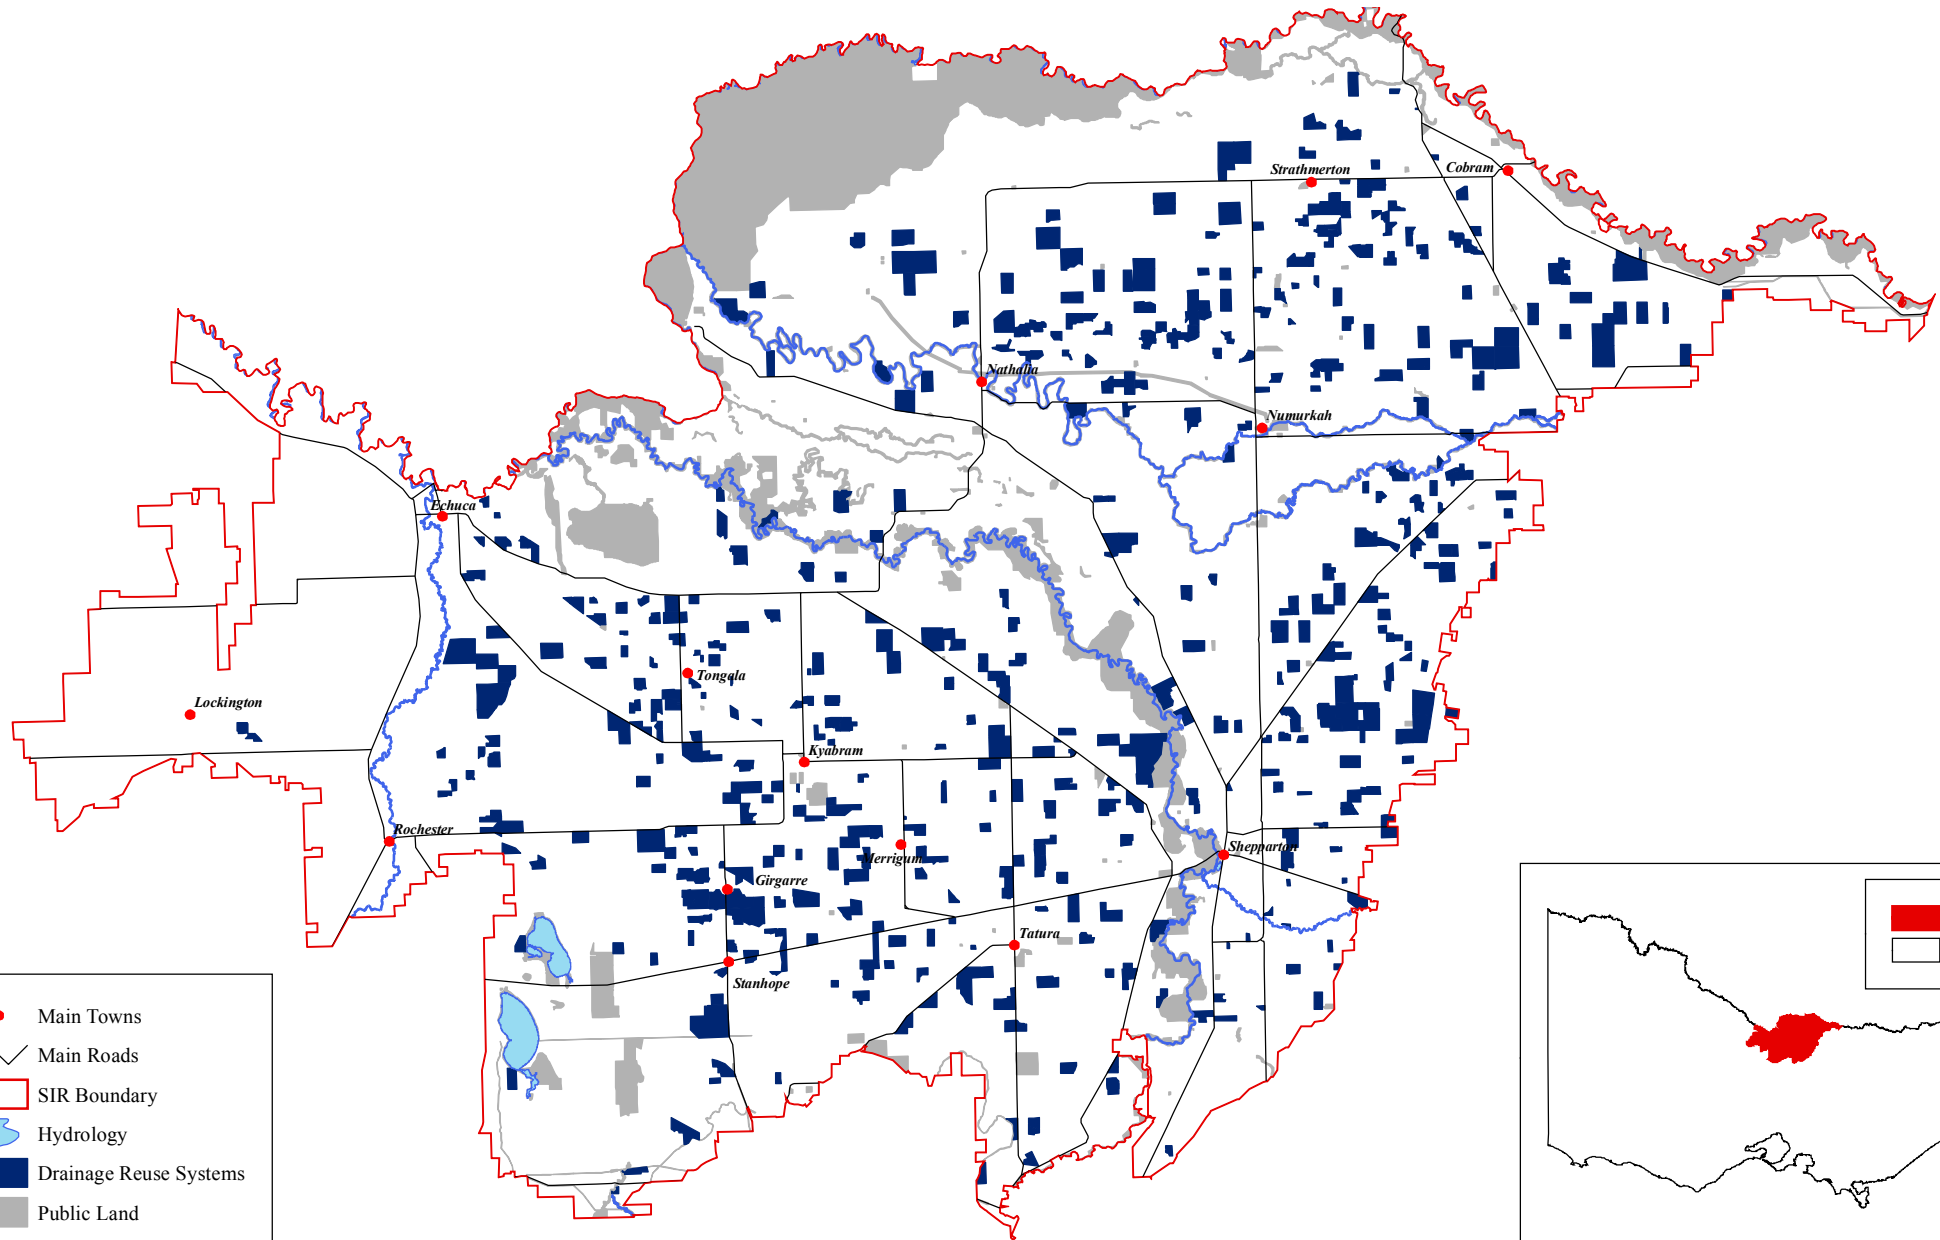

Maps of incentives in the Shepparton Irrigation Region to June 2010

**GOULBURN
BROKEN**

CATCHMENT
MANAGEMENT
AUTHORITY

- Whole Farm Plans Prepared in the SIR June 2010
- Automated Irrigation Grants Prepared in the SIR June 2010
- Drainage Reuse System Grants Prepared in the SIR June 2010

Whole Farm Plans Prepared in the Shepparton Irrigation Region

June 2010

- Main Towns
- Main Roads
- SIR Boundary
- Hydrology
- Whole Farm Plans
- Public Land

- SIR Boundary
- Victoria

Automated Irrigation Grants Prepared in the Shepparton Irrigation Region June 2010

Drainage Reuse System Grants Prepared in the Shepparton Irrigation Region June 2010

- Main Towns
- Main Roads
- SIR Boundary
- Hydrology
- Drainage Reuse Systems
- Public Land