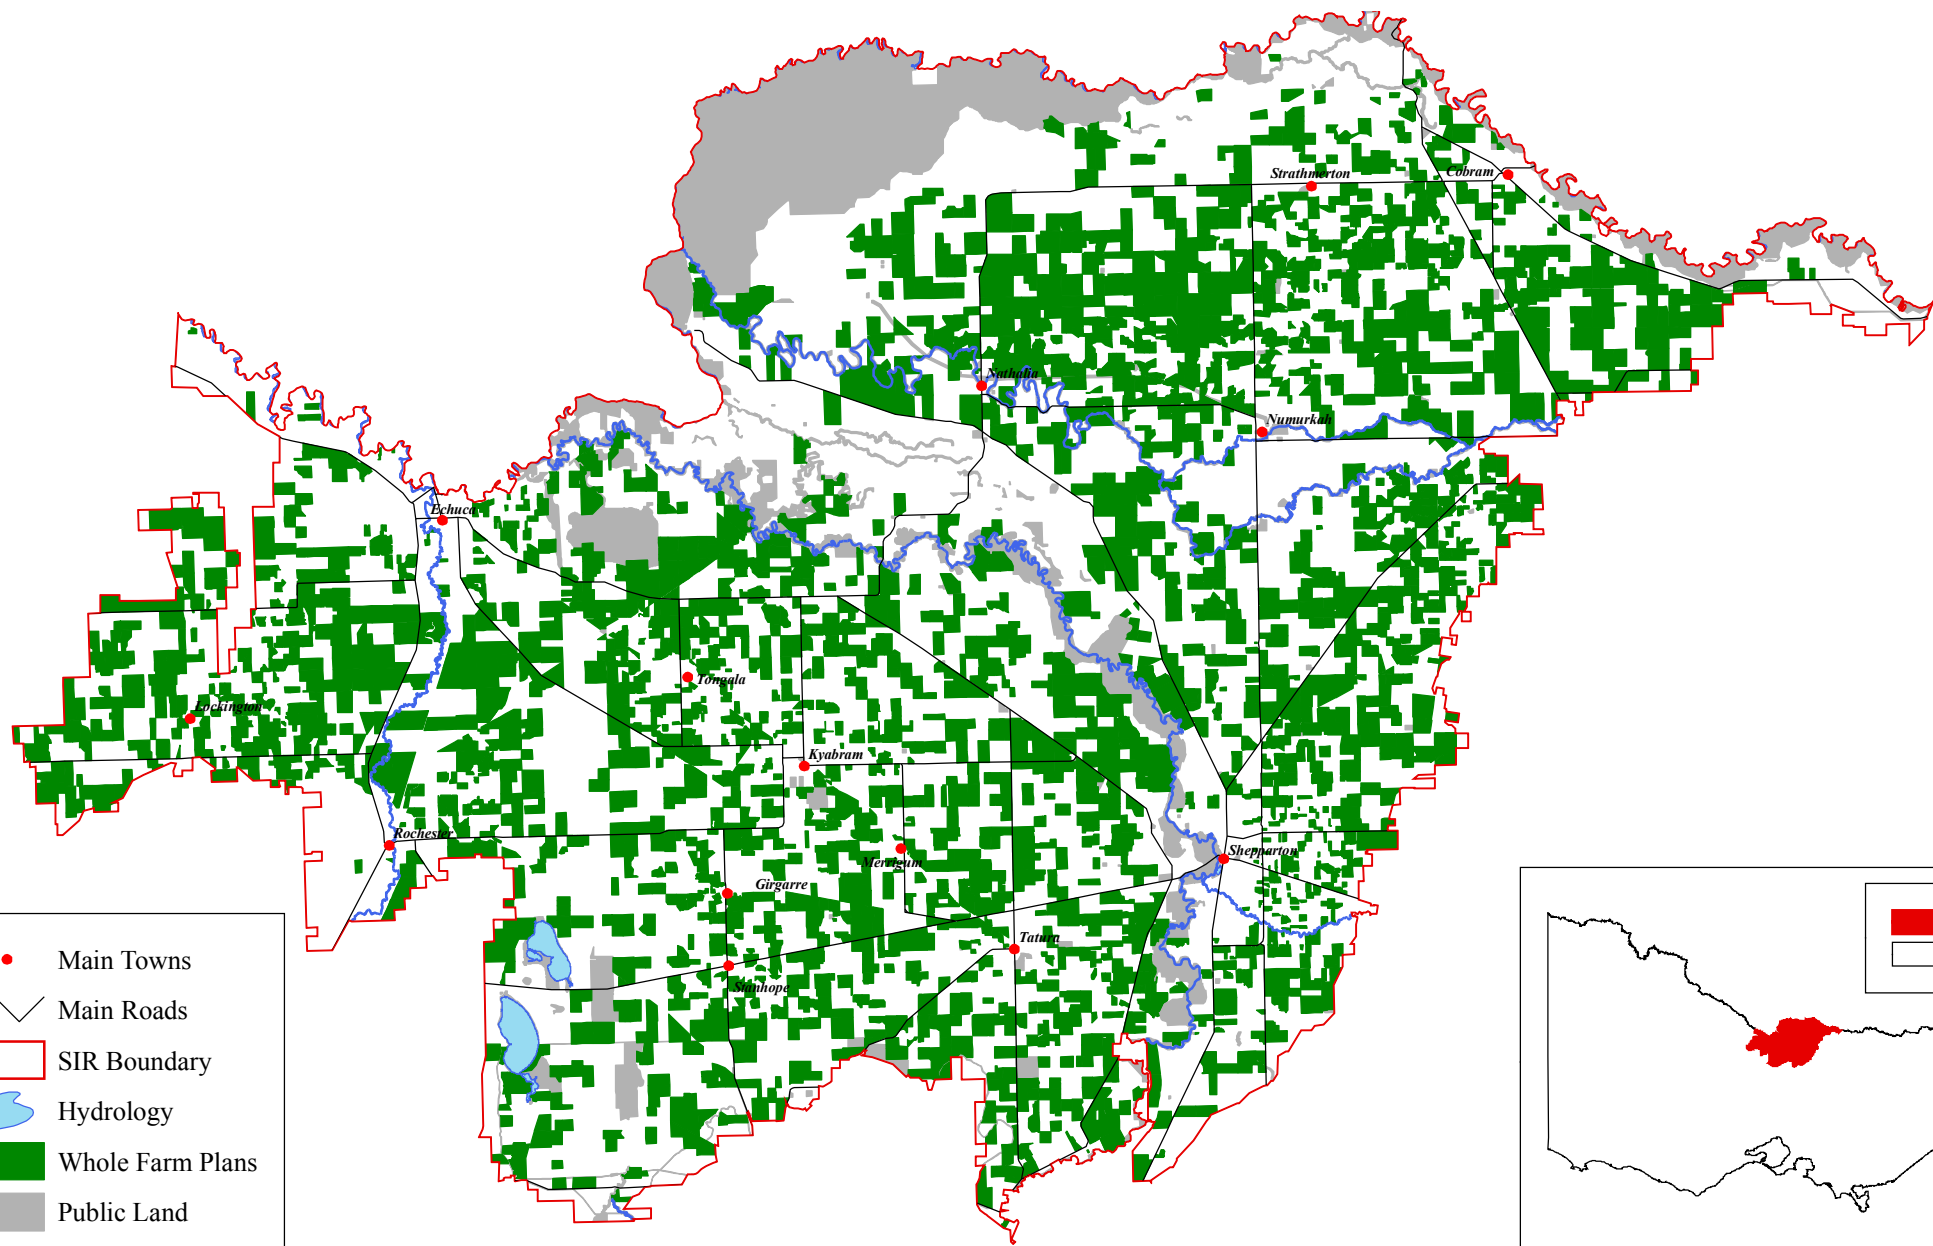

Maps of incentives in the Shepparton Irrigation Region to June 2010

**GOULBURN
BROKEN**

CATCHMENT
MANAGEMENT
AUTHORITY

- Whole Farm Plans Prepared in the SIR June 2010
- Automated Irrigation Grants Prepared in the SIR June 2010
- Drainage Reuse System Grants Prepared in the SIR June 2010

Whole Farm Plans Prepared in the Shepparton Irrigation Region

June 2010

- Main Towns
- Main Roads
- SIR Boundary
- Hydrology
- Whole Farm Plans
- Public Land

- SIR Boundary
- Victoria

Automated Irrigation Grants Prepared in the Shepparton Irrigation Region June 2010

Drainage Reuse System Grants Prepared in the Shepparton Irrigation Region June 2010

- Main Towns
- Main Roads
- SIR Boundary
- Hydrology
- Drainage Reuse Systems
- Public Land